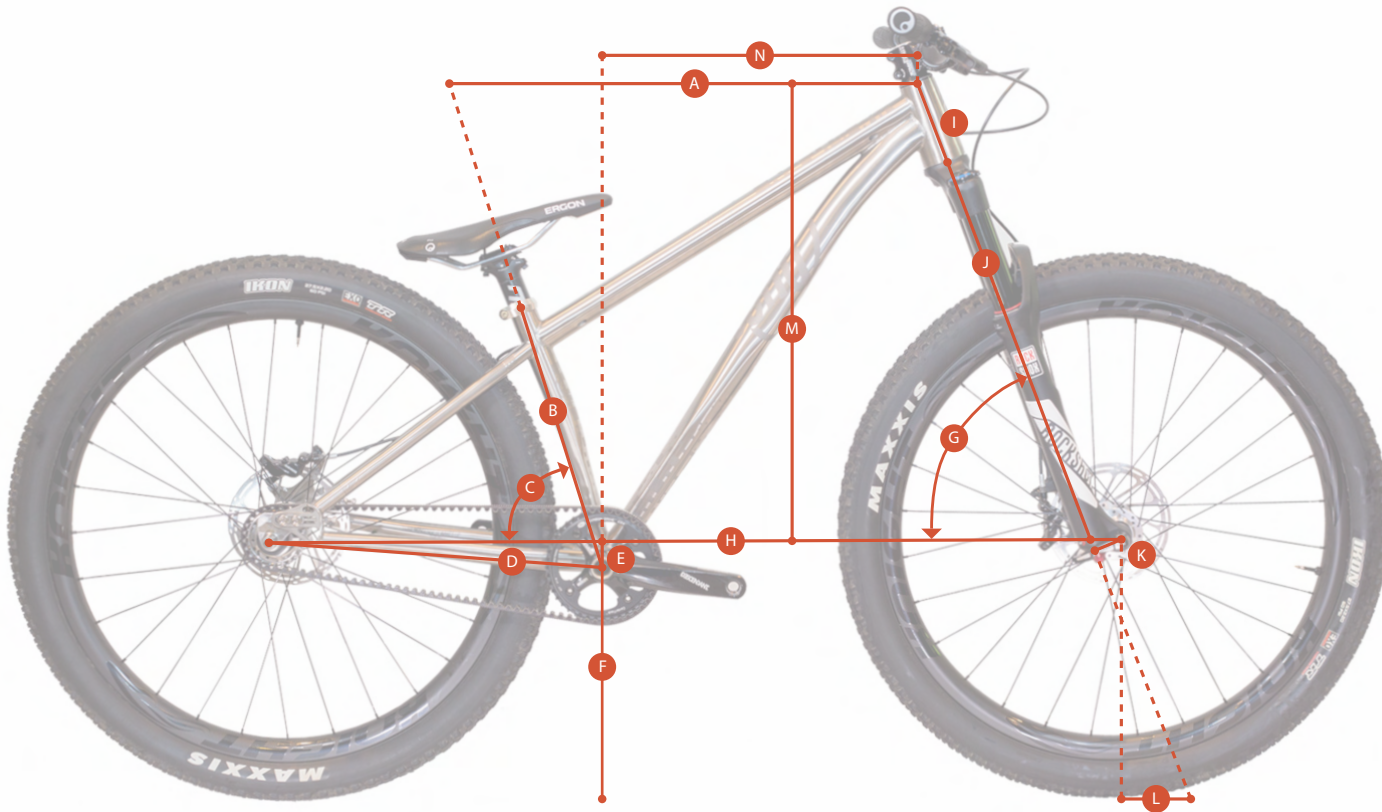

DIRT JUMP / PARK

WHYCYCLES.COM

FRAME GEO (120 MM FORK)

<b>A</b>	EFFECTIVE TOP TUBE LENGTH	590 MM
<b>B</b>	SEAT TUBE LENGTH	340 MM
<b>C</b>	SEAT TUBE ANGLE	71°
<b>D</b>	CHAIN STAY LENGTH	400-415 MM
<b>E</b>	BOTTOM BRACKET DROP	44 MM
<b>F</b>	BOTTOM BRACKET HEIGHT	318 MM
<b>G</b>	HEAD TUBE ANGLE	69°
<b>H</b>	WHEEL BASE	1046 MM
<b>I</b>	HEAD TUBE LENGTH	103 MM
<b>J</b>	AXLE TO CROWN	492 MM
<b>K</b>	FORK OFFSET	42 MM
<b>L</b>	TRAIL	82 MM
<b>M</b>	STACK	563 MM
<b>N</b>	REACH	417 MM